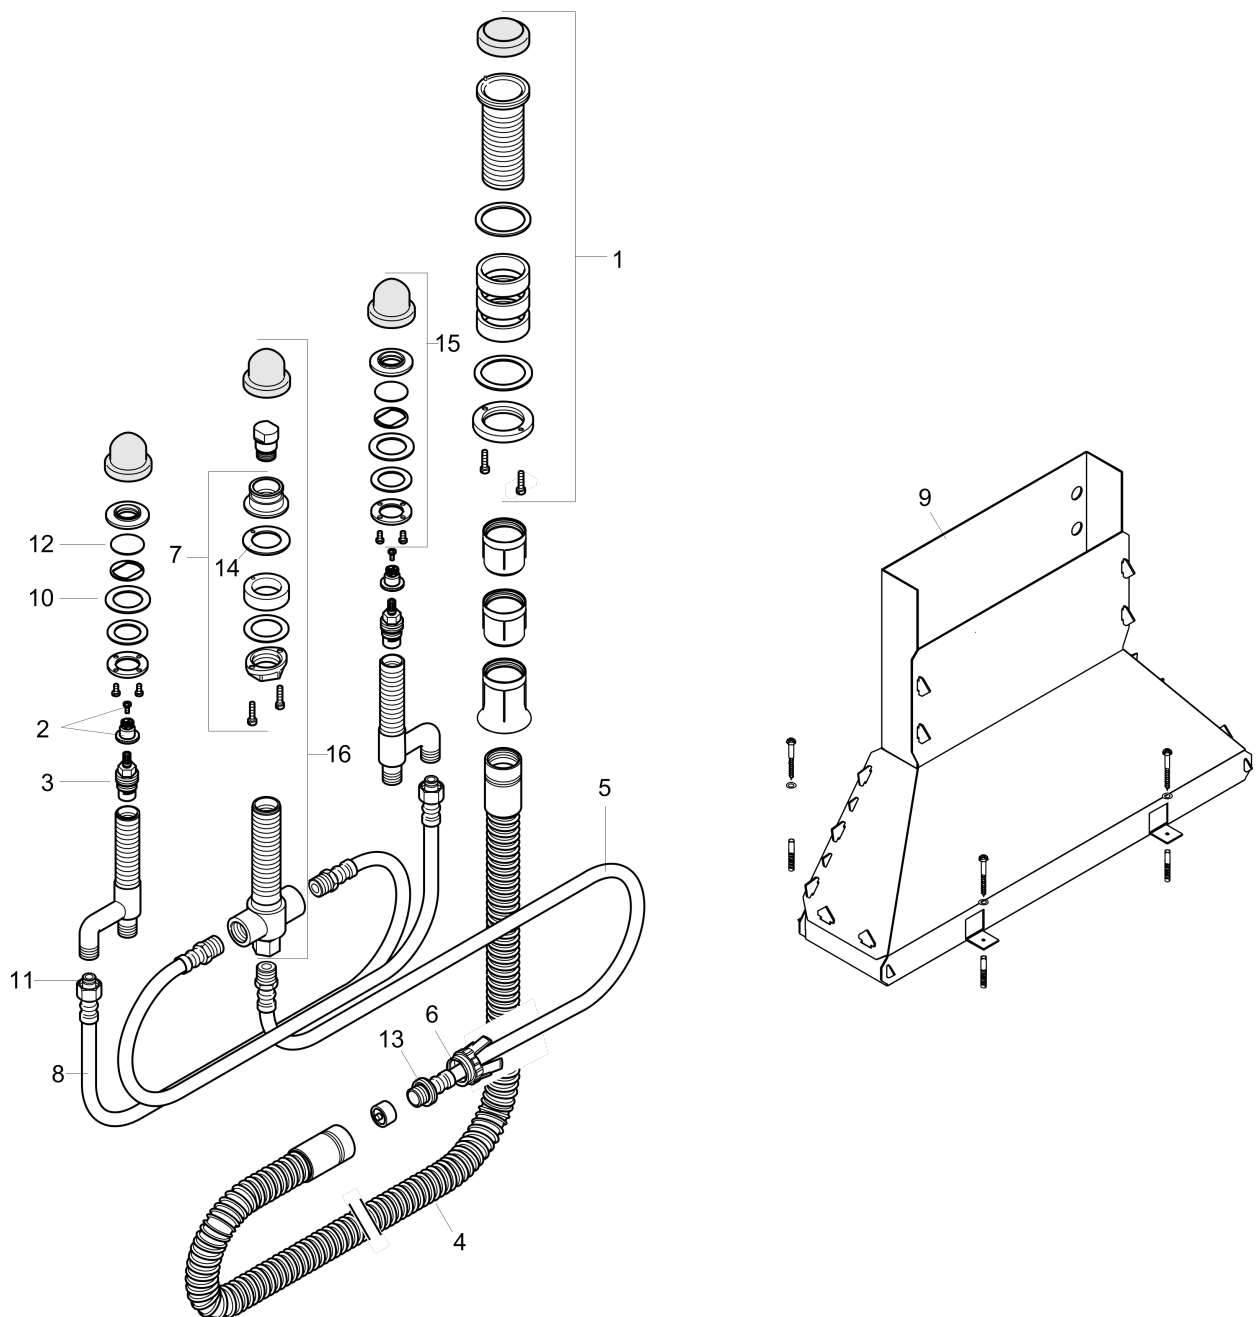

Rough, 4-Hole Roman Tub Set
Finishes : n.a. Part no. : 13444181

Exploded drawing

Year of production: >06/04

Rough, 4-Hole Roman Tub Set
 Finishes : n.a. Part no. : 13444181

Spare parts list

Year of production: >06/04

Pos.		Part no.	Price	PU
1	fixing set for Secuflex	96072000	-	1
2	handle fixing set	94184000	-	1
3	shut off unit right closing	94009000	-	1
4	Secuflex hose 2,25 m	94108000	-	1
5	pressure hose	94174000	-	1
6	expended nut for Secuflex	96074000	-	1
7	fixing set for 4 hole bath mixer spout	96080000	-	1
8	pressure hose	96565000	-	1
9	Secuflexbox	28389000	-	1
10	lever collar	97548000	-	1
11	O-ring 11x2	98127000	-	1
12	O-ring 40x3	92634000	-	1
13	O-ring 27x2,5	98149000	-	1
14	seal	92582000	-	1
15	fixing set for shut off unit	96078000	-	1
16	selector housing	96125000	-	1
a	silicone sprayer 10 ml	97864000	-	1